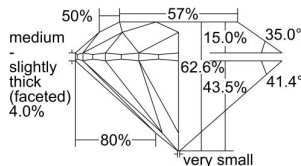

GIA®

FACSIMILE

GIA REPORT 7441792229

Verify this report at GIA.edu

GIA NATURAL DIAMOND DOSSIER®

September 28, 2022
GIA Report Number **7441792229**
Shape and Cutting Style ..... **Round Brilliant**
Measurements ..... **3.71 - 3.72 x 2.32 mm**

GRADING RESULTS

Carat Weight ..... **0.19 carat**
Color Grade ..... **D**
Clarity Grade **VVS1**
Cut Grade ..... **Excellent**

ADDITIONAL GRADING INFORMATION

Polish ..... **Excellent**
Symmetry ..... **Excellent**
Fluorescence ..... **None**
Clarity Characteristics..... **Pinpoint, Indented Natural**
Inspection(s): **GIA 7441792229**

PROPORTIONS

Profile to actual proportions

GRADING SCALES

GIA COLOR SCALE

COLORED	D
	E
	F
	G
	H
	I
	J
NEAR COLORLESS	K
	L
	M
	N
	O
	P
	R
	S
	T
	U
	V
	W
	X
	Y
	Z

GIA CLARITY SCALE

FLAWLESS	VERY VERY SLIGHTLY INCLUDED	VS₁	VS₂	VS₁	VS₂	SI₁	SI₂	I₁	I₂	I₃		
											FLAWLESS	INTERNALLY FLAWLESS

GIA CUT SCALE

EXCELLENT
VERY GOOD
GOOD
FAIR
POOR