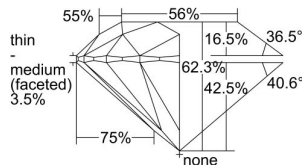

GIA®

FACSIMILE

GIA REPORT

7442329490

Verify this report at GIA.edu

GIA NATURAL DIAMOND DOSSIER®

August 10, 2022
GIA Report Number **7442329490**
Shape and Cutting Style ..... **Round Brilliant**
Measurements ..... **4.13 - 4.16 x 2.58 mm**

GRADING RESULTS

Carat Weight ..... **0.27 carat**
Color Grade ..... **G**
Clarity Grade **VS2**
Cut Grade ..... **Excellent**

ADDITIONAL GRADING INFORMATION

Polish ..... **Excellent**
Symmetry ..... **Excellent**
Fluorescence ..... **Strong Blue**
Clarity Characteristics..... **Cloud, Crystal**
Inscription(s): **GIA 7442329490**

PROPORTIONS

Profile to actual proportions

GRADING SCALES

GIA COLOR SCALE	GIA CLARITY SCALE	GIA CUT SCALE
COLOREDNESS	FLAWLESS	EXCELLENT
D	INTERNALLY FLAWLESS	
E	VVS₁	VERY GOOD
F		
G	VS₁	GOOD
H		
I	VS₂	FAIR
J		
K	SI₁	POOR
L		
M	I₁	
N		
O	I₂	
P		
NEAR COLORLESS	I₃	
Q		
R		
S		
T		
U		
V		
W		
X		
Y		
Z