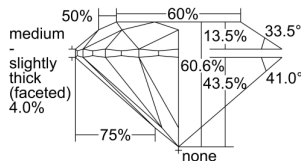

GIA®

FACSIMILE

GIA REPORT 7442383535

Verify this report at GIA.edu

GIA NATURAL DIAMOND DOSSIER®

August 19, 2022
GIA Report Number **7442383535**
Shape and Cutting Style ..... **Round Brilliant**
Measurements ..... **5.42 - 5.45 x 3.29 mm**

GRADING RESULTS

Carat Weight ..... **0.60 carat**
Color Grade ..... **I**
Clarity Grade **VS1**
Cut Grade ..... **Excellent**

ADDITIONAL GRADING INFORMATION

Polish ..... **Excellent**
Symmetry ..... **Excellent**
Fluorescence ..... **Strong Blue**
Clarity Characteristics ..... **Crystal**
Inscription(s): **GIA 7442383535**

PROPORTIONS

Profile to actual proportions

GRADING SCALES

GIA COLOR SCALE

COLORED	D
	E
	F
	G
	H
	I
	J
NEAR COLORLESS	K
	L
	M
	N
	O
	P
	Q
	R
	S
	T
	U
	V
	W
	X
	Y
	Z

GIA CLARITY SCALE

VERY VERY SLIGHTLY INCLUDED	FLAWLESS
	INTERNALLY FLAWLESS
VERY SLIGHTLY INCLUDED	VVS₁
	VVS₂
SLIGHTLY INCLUDED	VS₁
	VS₂
INCLUDED	SI₁
	SI₂
	I₁
	I₂
	I₃

GIA CUT SCALE

EXCELLENT
VERY GOOD
GOOD
FAIR
POOR