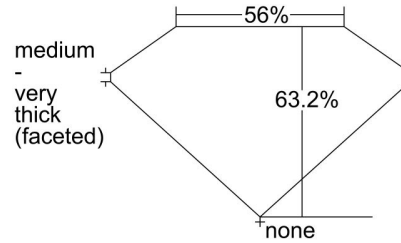

GIA NATURAL DIAMOND GRADING REPORT

August 26, 2022
 GIA Report Number 7442409727
 Shape and Cutting Style Oval Brilliant
 Measurements 8.68 x 6.45 x 4.08 mm

GRADING RESULTS

Carat Weight 1.51 carat
 Color Grade I
 Clarity Grade SI1

ADDITIONAL GRADING INFORMATION

Polish Excellent
 Symmetry Very Good
 Fluorescence None
 Inscription(s): GIA 7442409727

PROPORTIONS

Profile not to actual proportions

CLARITY CHARACTERISTICS

KEY TO SYMBOLS*

- Crystal
- Pinpoint
- ∩ Feather
- △ Natural
- ∧ Indented Natural
- ◐ Cavity

* Red symbols denote internal characteristics (inclusions). Green or black symbols denote external characteristics (blemishes). Diagram is an approximate representation of the diamond, and symbols shown indicate type, position, and approximate size of clarity characteristics. All clarity characteristics may not be shown. Details of finish are not shown.