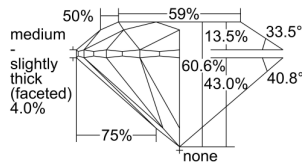

GIA®

FACSIMILE

GIA REPORT

7442442484

Verify this report at GIA.edu

GIA NATURAL DIAMOND DOSSIER®

September 12, 2022
GIA Report Number **7442442484**
Shape and Cutting Style ..... **Round Brilliant**
Measurements ..... **5.14 - 5.16 x 3.12 mm**

GRADING RESULTS

Carat Weight ..... **0.51 carat**
Color Grade ..... **G**
Clarity Grade **VS1**
Cut Grade ..... **Excellent**

ADDITIONAL GRADING INFORMATION

Polish ..... **Excellent**
Symmetry ..... **Excellent**
Fluorescence ..... **Strong Blue**
Clarity Characteristics ..... **Crystal, Pinpoint**
Inscription(s): **GIA 7442442484**

PROPORTIONS

Profile to actual proportions

GRADING SCALES

GIA COLOR SCALE	GIA CLARITY SCALE	GIA CUT SCALE	
D	FLAWLESS	EXCELLENT	
E	INTERNALLY FLAWLESS		
F		VVS₁	VERY GOOD
G	VVS₂		
H	VS₁	GOOD	
I	VS₂		
J	SI₁	FAIR	
K	SI₂		
L	I₁	POOR	
M	I₂		
N	I₃		
O			
P			
Q			
R			
S			
T			
U			
V			
W			
X			
Y			
Z