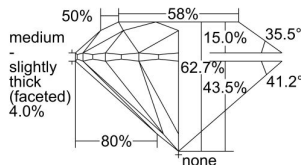

GIA®

FACSIMILE

GIA REPORT 7442598097

Verify this report at GIA.edu

GIA NATURAL DIAMOND DOSSIER®

September 07, 2022
GIA Report Number **7442598097**
Shape and Cutting Style ..... **Round Brilliant**
Measurements ..... **5.31 - 5.34 x 3.34 mm**

GRADING RESULTS

Carat Weight ..... **0.58 carat**
Color Grade ..... **D**
Clarity Grade **VS1**
Cut Grade ..... **Excellent**

ADDITIONAL GRADING INFORMATION

Polish ..... **Excellent**
Symmetry ..... **Excellent**
Fluorescence ..... **Medium Blue**
Clarity Characteristics ..... **Crystal, Needle, Pinpoint**
Inscription(s): **GIA 7442598097**

PROPORTIONS

Profile to actual proportions

GRADING SCALES

GIA COLOR SCALE

COLORESS	D
	E
	F
	G
	H
	I
	J
NEAR COLORESS	K
	L
FANIT	M
	N
	O
	P
VERY LIGHT	Q
	R
	S
	T
	U
	V
	W
	X
	Y
LIGHT	Z

GIA CLARITY SCALE

VERY VERY SLIGHTLY INCLUDED	FLAWLESS
	INTERNALLY FLAWLESS
VERY SLIGHTLY INCLUDED	VVS₁
	VVS₂
SLIGHTLY INCLUDED	VS₁
	VS₂
INCLUDED	SI₁
	SI₂
INCLUDED	I₁
	I₂
	I₃

GIA CUT SCALE

EXCELLENT
VERY GOOD
GOOD
FAIR
POOR