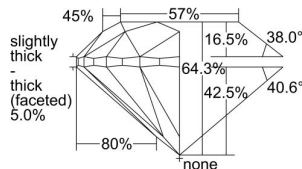

GIA®

FACSIMILE

GIA REPORT

7442649156

Verify this report at GIA.edu

GIA NATURAL DIAMOND DOSSIER®

September 19, 2022
GIA Report Number **7442649156**
Shape and Cutting Style ..... **Round Brilliant**
Measurements ..... **5.80 - 5.83 x 3.74 mm**

GRADING RESULTS

Carat Weight ..... **0.81 carat**
Color Grade ..... **J**
Clarity Grade **VS1**
Cut Grade ..... **Very Good**

ADDITIONAL GRADING INFORMATION

Polish ..... **Excellent**
Symmetry ..... **Excellent**
Fluorescence ..... **None**
Clarity Characteristics ..... **Cloud, Crystal**
Inscription(s): **GIA 7442649156**

PROPORTIONS

Profile to actual proportions

GRADING SCALES

GIA COLOR SCALE	GIA CLARITY SCALE	GIA CUT SCALE	
D	FLAWLESS	EXCELLENT	
E	INTERNALLY FLAWLESS		
F		VVS₁	VERY GOOD
G	VVS₂		
H	VS₁	GOOD	
I	VS₂		
J	SI₁	FAIR	
K	SI₂		
L	I₁	POOR	
M	I₂		
N	I₃		
O			
P			
Q			
R			
S			
T			
U			
V			
W			
X			
Y			
Z