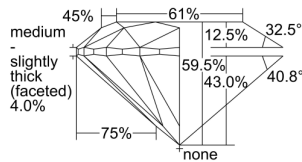

GIA®

FACSIMILE

GIA REPORT 7442707986

Verify this report at GIA.edu

GIA NATURAL DIAMOND DOSSIER®

September 16, 2022
GIA Report Number **7442707986**
Shape and Cutting Style ..... **Round Brilliant**
Measurements ..... **6.23 - 6.27 x 3.72 mm**

GRADING RESULTS

Carat Weight ..... **0.90 carat**
Color Grade ..... **J**
Clarity Grade **VS1**
Cut Grade ..... **Excellent**

ADDITIONAL GRADING INFORMATION

Polish ..... **Excellent**
Symmetry ..... **Excellent**
Fluorescence ..... **None**
Clarity Characteristics.....**Crystal, Indented Natural, Pinpoint**
Inscription(s): **GIA 7442707986**

PROPORTIONS

Profile to actual proportions

GRADING SCALES

GIA COLOR SCALE	GIA CLARITY SCALE	GIA CUT SCALE	
D	FLAWLESS	EXCELLENT	
E	INTERNALLY FLAWLESS		
F		VVS₁	VERY GOOD
G	VVS₂		
H	VS₁	GOOD	
I	VS₂		
J	SI₁	FAIR	
K	SI₂		
L	I₁	POOR	
M			
N			
O	I₂		
P			
Q	I₃		
R			
S			
T			
U			
V			
W			
X			
Y			
Z