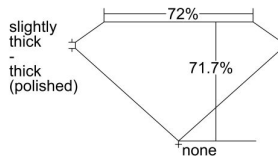

GIA®

FACSIMILE

GIA REPORT

7442742396

Verify this report at GIA.edu

GIA NATURAL DIAMOND DOSSIER®

September 28, 2022
GIA Report Number **7442742396**
Shape and Cutting Style ..... **Square Modified Brilliant**
Measurements ..... **5.29 x 5.29 x 3.79 mm**

GRADING RESULTS

Carat Weight ..... **0.90 carat**
Color Grade ..... **G**
Clarity Grade **S11**

ADDITIONAL GRADING INFORMATION

Polish ..... **Excellent**
Symmetry ..... **Very Good**
Fluorescence ..... **None**
Clarity Characteristics ..... **Feather, Cloud**
Inscription(s): **GIA 7442742396**

PROPORTIONS

Profile not to actual proportions

GRADING SCALES

GIA COLOR SCALE		GIA CLARITY SCALE			
COLORLESS	D	VERY VERY SLIGHTLY INCLUDED	FLAWLESS		
	E		INTERNALLY FLAWLESS		
	F		VVS₁		
	NEAR COLORLESS	G	VVS₂		
		H	VERY SLIGHTLY INCLUDED	VS₁	
		I		VS₂	
		FAINT	J	SLIGHTLY INCLUDED	S1₁
			K		S1₂
	L		INCLUDED		I₁
	M			I₂	
VERT LIGHT	N		INCLUDED	I₃	
	O				
	P				
	Q				
	R				
LIGHT	S				
	T				
	U				
	V				
	W				
	X				
	Y				
	Z