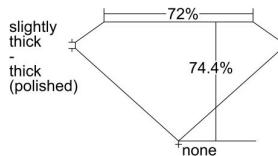

GIA®

FACSIMILE

GIA REPORT

7443054771

Verify this report at GIA.edu

GIA NATURAL DIAMOND DOSSIER®

July 18, 2022
GIA Report Number 7443054771
Shape and Cutting Style ..... Square Modified Brilliant
Measurements ..... 4.89 x 4.76 x 3.54 mm

GRADING RESULTS

Carat Weight ..... 0.70 carat
Color Grade ..... G
Clarity Grade SI2

ADDITIONAL GRADING INFORMATION

Polish ..... Excellent
Symmetry ..... Very Good
Fluorescence ..... Faint
Clarity Characteristics ..... Crystal
Inscription(s): GIA 7443054771

PROPORTIONS

Profile not to actual proportions

GRADING SCALES

GIA COLOR SCALE		GIA CLARITY SCALE			
COLORLESS	D	VERY VERY SLIGHTLY INCLUDED	FLAWLESS		
	E		INTERNALLY FLAWLESS		
	F	VERY SLIGHTLY INCLUDED	VVS₁		
	G		VVS₂		
	H		VS₁		
	NEAR COLORLESS	I	SLIGHTLY INCLUDED	VS₂	
		J		SI₁	
		FAINT	K	INCLUDED	SI₂
			L		I₁
			M		I₂
VERT LIGHT	N	INCLUDED	I₃		
	O				
	P				
	Q				
	R				
	S				
	T				
LIGHT	U				
	V				
	W				
	X				
Y					
Z