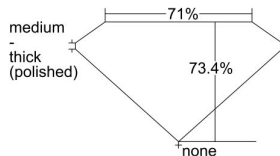

GIA®

FACSIMILE

GIA REPORT

7443444538

Verify this report at GIA.edu

GIA NATURAL DIAMOND DOSSIER®

August 23, 2022
GIA Report Number **7443444538**
Shape and Cutting Style ..... **Square Modified Brilliant**
Measurements ..... **4.59 x 4.55 x 3.33 mm**

GRADING RESULTS

Carat Weight ..... **0.60 carat**
Color Grade ..... **D**
Clarity Grade **VVS2**

ADDITIONAL GRADING INFORMATION

Polish ..... **Excellent**
Symmetry ..... **Very Good**
Fluorescence ..... **None**
Clarity Characteristics..... **Pinpoint, Cloud, Surface Graining**
Inscription(s): **GIA 7443444538**

PROPORTIONS

Profile not to actual proportions

GRADING SCALES

GIA COLOR SCALE		GIA CLARITY SCALE			
COLORLESS	D	VERY VERY SLIGHTLY INCLUDED	FLAWLESS		
	E		INTERNALLY FLAWLESS		
	F	VERY SLIGHTLY INCLUDED	VVS₁		
	G		VVS₂		
	H		VS₁		
	NEAR COLORLESS	I	SLIGHTLY INCLUDED	VS₂	
		J		SI₁	
		FAINT	K	INCLUDED	SI₂
			L		I₁
			M		I₂
VERT LIGHT	N	LIGHT	I₃		
	O				
	P				
	Q				
	R