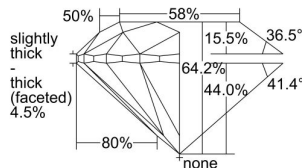

GIA®

FACSIMILE

GIA REPORT

7443453728

Verify this report at GIA.edu

GIA NATURAL DIAMOND DOSSIER®

September 13, 2022
GIA Report Number **7443453728**
Shape and Cutting Style ..... **Round Brilliant**
Measurements ..... **5.54 - 5.61 x 3.58 mm**

GRADING RESULTS

Carat Weight ..... **0.70 carat**
Color Grade ..... **H**
Clarity Grade **VS1**
Cut Grade ..... **Very Good**

ADDITIONAL GRADING INFORMATION

Polish ..... **Excellent**
Symmetry ..... **Very Good**
Fluorescence ..... **None**
Clarity Characteristics ..... **Cloud**
Inscription(s): **GIA 7443453728**

PROPORTIONS

Profile to actual proportions

GRADING SCALES

GIA COLOR SCALE

COLOURESS	D
	E
	F
	G
	H
	I
	J
NEAR COLOURESS	K
	L
	M
FADING	N
	O
	P
	R
	S
	T
	U
	V
	W
	X
	Y
LIGHT	Z

GIA CLARITY SCALE

VERY VERY SLIGHTLY INCLUDED	FLAWLESS
	INTERNALLY FLAWLESS
VERY SLIGHTLY INCLUDED	VVS₁
	VVS₂
SLIGHTLY INCLUDED	VS₁
	VS₂
INCLUDED	SI₁
	SI₂
	I₁
	I₂
	I₃

GIA CUT SCALE

EXCELLENT
VERY GOOD
GOOD
FAIR
POOR