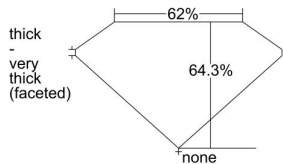

GIA®

FACSIMILE

GIA REPORT 7443458683

Verify this report at GIA.edu

GIA NATURAL DIAMOND DOSSIER®

August 25, 2022
GIA Report Number 7443458683
Shape and Cutting Style ..... Heart Brilliant
Measurements ..... 4.83 x 5.69 x 3.66 mm

GRADING RESULTS

Carat Weight ..... 0.60 carat
Color Grade ..... J
Clarity Grade VS1

ADDITIONAL GRADING INFORMATION

Polish ..... Excellent
Symmetry ..... Very Good
Fluorescence ..... None
Clarity Characteristics..... Crystal, Feather
Inscription(s): GIA 7443458683

PROPORTIONS

Profile not to actual proportions

GRADING SCALES

GIA COLOR SCALE		GIA CLARITY SCALE			
COLORLESS	D	VERY VERY SLIGHTLY INCLUDED	FLAWLESS		
	E		INTERNALLY FLAWLESS		
	F	VERY SLIGHTLY INCLUDED	VS₁		
	G		VS₂		
	H		VS₁		
	NEAR COLORLESS	I	SLIGHTLY INCLUDED	VS₂	
		J		SI₁	
		FAINT	K	INCLUDED	SI₂
			L		I₁
			M		I₂
VERTICALLY LIGHT	N	INCLUDED	I₃		
	O				
	P				
	Q				
	R				
LIGHT	S				
	T				
	U				
	V				
	W				
	Z