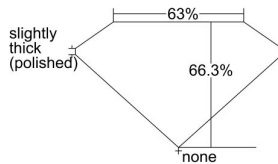

GIA®

FACSIMILE

GIA REPORT 7443512483

Verify this report at GIA.edu

GIA NATURAL DIAMOND DOSSIER®

August 30, 2022
GIA Report Number 7443512483
Shape and Cutting Style ..... Emerald Cut
Measurements ..... 5.93 x 4.18 x 2.77 mm

GRADING RESULTS

Carat Weight ..... 0.66 carat
Color Grade ..... F
Clarity Grade VS1

ADDITIONAL GRADING INFORMATION

Polish ..... Excellent
Symmetry ..... Excellent
Fluorescence ..... None
Clarity Characteristics..... Crystal, Pinpoint, Cloud
Inscription(s): GIA 7443512483

PROPORTIONS

Profile not to actual proportions

GRADING SCALES

GIA COLOR SCALE		GIA CLARITY SCALE			
COLORLESS	D	VERY VERY SLIGHTLY INCLUDED	FLAWLESS		
	E		INTERNALLY FLAWLESS		
	F	VERY SLIGHTLY INCLUDED	VVS₁		
	G		VVS₂		
	H		VS₁		
	NEAR COLORLESS	I	SLIGHTLY INCLUDED	VS₂	
		J		SI₁	
		FAINT	K	INCLUDED	SI₂
			L		I₁
			M		I₂
VERT LIGHT	N	LIGHT	I₃		
	O				
	P				
	Q				
	R