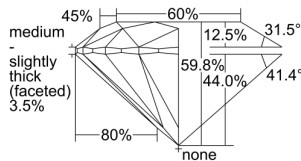

GIA®

FACSIMILE

GIA REPORT

7443558804

Verify this report at GIA.edu

GIA NATURAL DIAMOND DOSSIER®

September 05, 2022
GIA Report Number **7443558804**
Shape and Cutting Style ..... **Round Brilliant**
Measurements ..... **5.01 - 5.04 x 3.00 mm**

GRADING RESULTS

Carat Weight ..... **0.46 carat**
Color Grade ..... **E**
Clarity Grade **VVS1**
Cut Grade ..... **Excellent**

ADDITIONAL GRADING INFORMATION

Polish ..... **Excellent**
Symmetry ..... **Excellent**
Fluorescence ..... **Strong Blue**
Clarity Characteristics..... **Pinpoint, Feather**
Inscription(s): **GIA 7443558804**

PROPORTIONS

Profile to actual proportions

GRADING SCALES

GIA COLOR SCALE	GIA CLARITY SCALE	GIA CUT SCALE	
D	FLAWLESS	EXCELLENT	
E	INTERNALLY FLAWLESS		
F		VVS₁	VERY GOOD
G	VVS₂		
H	VS₁	GOOD	
I	VS₂		
J	SI₁	FAIR	
K	SI₂		
L	I₁	POOR	
M			
N			
O	I₂		
P			
Q			
R	I₃		
S			
T			
U			
V			
W			
X			
Y			
Z