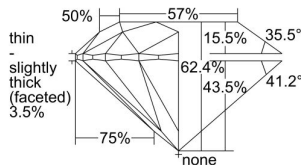

GIA®

FACSIMILE

GIA REPORT 7443613826

Verify this report at GIA.edu

GIA NATURAL DIAMOND DOSSIER®

September 09, 2022
GIA Report Number **7443613826**
Shape and Cutting Style ..... **Round Brilliant**
Measurements ..... **5.51 - 5.54 x 3.45 mm**

GRADING RESULTS

Carat Weight ..... **0.65 carat**
Color Grade ..... **H**
Clarity Grade **S11**
Cut Grade ..... **Excellent**

ADDITIONAL GRADING INFORMATION

Polish ..... **Excellent**
Symmetry ..... **Excellent**
Fluorescence ..... **None**
Clarity Characteristics ..... **Crystal, Feather, Cloud**
Inscription(s): **GIA 7443613826**

PROPORTIONS

Profile to actual proportions

GRADING SCALES

GIA COLOR SCALE	GIA CLARITY SCALE	GIA CUT SCALE	
D	FLAWLESS	EXCELLENT	
E	INTERNALLY FLAWLESS		
F		VVS₁	VERY GOOD
G	VVS₂		
H	VS₁	GOOD	
I	VS₂		
J	S1₁	FAIR	
K	S1₂		
L	I₁	POOR	
M	I₂		
N	I₃		
O			
P			
Q			
R			
S			
T			
U			
V			
W			
X			
Y			
Z