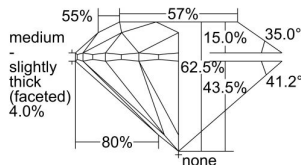

GIA®

FACSIMILE

GIA REPORT

7443744227

Verify this report at GIA.edu

GIA NATURAL DIAMOND DOSSIER®

September 20, 2022
GIA Report Number **7443744227**
Shape and Cutting Style ..... **Round Brilliant**
Measurements ..... **3.90 - 3.92 x 2.45 mm**

GRADING RESULTS

Carat Weight ..... **0.23 carat**
Color Grade ..... **F**
Clarity Grade **S11**
Cut Grade ..... **Excellent**

ADDITIONAL GRADING INFORMATION

Polish ..... **Excellent**
Symmetry ..... **Excellent**
Fluorescence ..... **None**
Clarity Characteristics ..... **Crystal**
Inscription(s): **GIA 7443744227**

PROPORTIONS

Profile to actual proportions

GRADING SCALES

GIA COLOR SCALE

COLORED	D
	E
	F
	G
	H
	I
	J
NEAR COLORLESS	K
	L
	M
	N
	O
	P
	R
	S
	T
	U
	V
	W
	X
	Y
	Z

GIA CLARITY SCALE

FLAWLESS	VERY VERY SLIGHTLY INCLUDED	VVS₁	VVS₂	VERY SLIGHTLY INCLUDED	SI₁	SI₂	I₁	I₂	I₃	
										FLAWLESS
INTERNALLY FLAWLESS										

GIA CUT SCALE

EXCELLENT
VERY GOOD
GOOD
FAIR
POOR