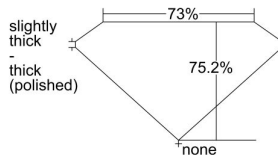

GIA®

FACSIMILE

GIA REPORT 7443927296

Verify this report at GIA.edu

GIA NATURAL DIAMOND DOSSIER®

October 08, 2022
GIA Report Number **7443927296**
Shape and Cutting Style ..... **Square Modified Brilliant**
Measurements ..... **4.88 x 4.67 x 3.51 mm**

GRADING RESULTS

Carat Weight ..... **0.70 carat**
Color Grade ..... **G**
Clarity Grade **S11**

ADDITIONAL GRADING INFORMATION

Polish ..... **Very Good**
Symmetry ..... **Good**
Fluorescence ..... **None**
Clarity Characteristics ..... **Crystal**
Inscription(s): **GIA 7443927296**

PROPORTIONS

Profile not to actual proportions

GRADING SCALES

GIA COLOR SCALE		GIA CLARITY SCALE			
COLORLESS	D	VERY VERY SLIGHTLY INCLUDED	FLAWLESS		
	E		INTERNALLY FLAWLESS		
	F	VERY SLIGHTLY INCLUDED	VVS₁		
	G		VVS₂		
	H		VS₁		
	NEAR COLORLESS	I	SLIGHTLY INCLUDED	VS₂	
		J		S1₁	
		FAINT	K	INCLUDED	S1₂
			L		I₁
			M		I₂
VERT LIGHT	N	LIGHT	I₃		
	O				
	P				
	Q				
	R