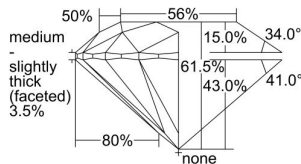

GIA®

FACSIMILE

GIA REPORT 7443991929

Verify this report at GIA.edu

GIA NATURAL DIAMOND DOSSIER®

October 14, 2022
GIA Report Number 7443991929
Shape and Cutting Style ..... Round Brilliant
Measurements ..... 5.74 - 5.77 x 3.54 mm

GRADING RESULTS

Carat Weight ..... 0.71 carat
Color Grade ..... D
Clarity Grade VVS2
Cut Grade ..... Excellent

ADDITIONAL GRADING INFORMATION

Polish ..... Excellent
Symmetry ..... Excellent
Fluorescence ..... Medium Blue
Clarity Characteristics..... Pinpoint, Surface Graining
Inscription(s): GIA 7443991929

PROPORTIONS

Profile to actual proportions

GRADING SCALES

GIA COLOR SCALE	GIA CLARITY SCALE	GIA CUT SCALE	
D	FLAWLESS	EXCELLENT	
E	INTERNALLY FLAWLESS		
F		VVS₁	VERY GOOD
G	VVS₂		
H	VS₁	GOOD	
I	VS₂		
J	SI₁	FAIR	
K	SI₂		
L	I₁	POOR	
M	I₂		
N	I₃		
O			
P			
Q			
R			
S			
T			
U			
V			
W			
X			
Y			
Z