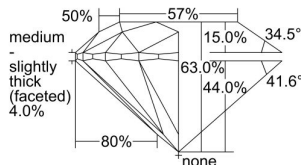

GIA®

FACSIMILE

GIA REPORT

7446014814

Verify this report at GIA.edu

GIA NATURAL DIAMOND DOSSIER®

July 13, 2022
GIA Report Number **7446014814**
Shape and Cutting Style ..... **Round Brilliant**
Measurements ..... **5.64 - 5.67 x 3.56 mm**

GRADING RESULTS

Carat Weight ..... **0.70 carat**
Color Grade ..... **G**
Clarity Grade **S11**
Cut Grade ..... **Excellent**

ADDITIONAL GRADING INFORMATION

Polish ..... **Excellent**
Symmetry ..... **Excellent**
Fluorescence ..... **None**
Clarity Characteristics..... **Crystal, Cloud, Feather**
Inscription(s): **GIA 7446014814**

PROPORTIONS

Profile to actual proportions

GRADING SCALES

GIA COLOR SCALE	GIA CLARITY SCALE	GIA CUT SCALE	
D	FLAWLESS	EXCELLENT	
E	INTERNALLY FLAWLESS		
F		VVS₁	VERY GOOD
G	VVS₂		
H	VS₁	GOOD	
I	VS₂		
J	S1₁	FAIR	
K	S1₂		
L	I₁	POOR	
M	I₂		
N	I₃		
O			
P			
Q			
R			
S			
T			
U			
V			
W			
X			
Y			
Z