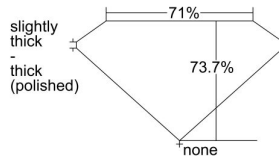

GIA®

FACSIMILE

GIA REPORT

7446069221

Verify this report at GIA.edu

GIA NATURAL DIAMOND DOSSIER®

July 18, 2022
GIA Report Number 7446069221
Shape and Cutting Style ..... Square Modified Brilliant
Measurements ..... 4.39 x 4.36 x 3.21 mm

GRADING RESULTS

Carat Weight ..... 0.56 carat
Color Grade ..... K
Clarity Grade VS1

ADDITIONAL GRADING INFORMATION

Polish ..... Excellent
Symmetry ..... Very Good
Fluorescence ..... Faint
Clarity Characteristics ..... Crystal, Pinpoint, Needle
Inscription(s): GIA 7446069221

PROPORTIONS

Profile not to actual proportions

GRADING SCALES

GIA COLOR SCALE		GIA CLARITY SCALE			
COLORLESS	D	VERY VERY SLIGHTLY INCLUDED	FLAWLESS		
	E		INTERNALLY FLAWLESS		
	F	VERY SLIGHTLY INCLUDED	VS₁		
	G		VS₂		
	H		VS₁		
	NEAR COLORLESS	I	SLIGHTLY INCLUDED	VS₂	
		J		SI₁	
		FAINT	K	INCLUDED	SI₂
			L		I₁
			M		I₂
VERT LIGHT	N	LIGHT	I₃		
	O				
	P				
	Q				
	R