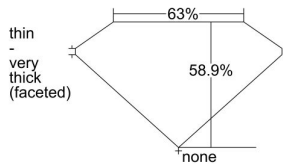

GIA®

FACSIMILE

GIA REPORT 7446224469

Verify this report at gia.edu

GIA NATURAL DIAMOND DOSSIER®

August 01, 2022
GIA Report Number 7446224469
Shape and Cutting Style ..... Heart Brilliant
Measurements ..... 4.21 x 4.87 x 2.87 mm

GRADING RESULTS

Carat Weight ..... 0.36 carat
Color Grade ..... D
Clarity Grade VS2

ADDITIONAL GRADING INFORMATION

Polish ..... Excellent
Symmetry ..... Very Good
Fluorescence ..... None
Clarity Characteristics..... Crystal, Feather, Indented Natural
Inscription(s): GIA 7446224469

PROPORTIONS

Profile not to actual proportions

GRADING SCALES

GIA COLOR SCALE		GIA CLARITY SCALE			
COLORLESS	D	VERY VERY SLIGHTLY INCLUDED	FLAWLESS		
	E		INTERNALLY FLAWLESS		
	F	VERY SLIGHTLY INCLUDED	VVS₁		
	G		VVS₂		
	H		VS₁		
	NEAR COLORLESS	I	SLIGHTLY INCLUDED	VS₂	
		J		SI₁	
		FAINT	K	INCLUDED	SI₂
			L		I₁
			M		I₂
VERT LIGHT	N	LIGHT	I₃		
	O				
	P				
	Q				
	R