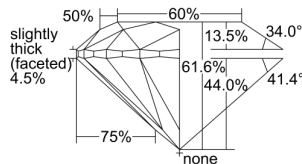

GIA®

FACSIMILE

GIA REPORT 7446257076

Verify this report at GIA.edu

GIA NATURAL DIAMOND DOSSIER®

August 08, 2022
GIA Report Number 7446257076
Shape and Cutting Style ..... Round Brilliant
Measurements ..... 5.07 - 5.09 x 3.13 mm

GRADING RESULTS

Carat Weight ..... 0.50 carat
Color Grade ..... G
Clarity Grade SI2
Cut Grade ..... Excellent

ADDITIONAL GRADING INFORMATION

Polish ..... Excellent
Symmetry ..... Excellent
Fluorescence ..... Faint
Clarity Characteristics ..... Crystal
Inscription(s): GIA 7446257076

PROPORTIONS

Profile to actual proportions

GRADING SCALES

GIA COLOR SCALE	GIA CLARITY SCALE	GIA CUT SCALE	
D	FLAWLESS	EXCELLENT	
E	INTERNALLY FLAWLESS		
F		VVS₁	VERY GOOD
G	VVS₂		
H	VS₁	GOOD	
I	VS₂		
J	SI₁	FAIR	
K	SI₂		
L	I₁	POOR	
M	I₂		
N	I₃		
O			
P			
Q			
R			
S			
T			
U			
V			
W			
X			
Y			
Z