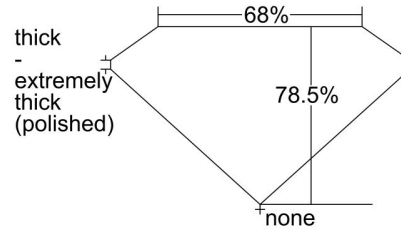

**GIA NATURAL DIAMOND GRADING REPORT**

 August 19, 2022  
 GIA Report Number ..... 7446300199  
 Shape and Cutting Style ..... **Square Modified Brilliant**  
 Measurements ..... 5.54 x 5.53 x 4.34 mm

**GRADING RESULTS**

 Carat Weight ..... 1.21 carat  
 Color Grade ..... **E**  
 Clarity Grade ..... **S12**
**ADDITIONAL GRADING INFORMATION**

 Polish ..... **Excellent**  
 Symmetry ..... **Very Good**  
 Fluorescence ..... **None**  
 Inscription(s): GIA 7446300199

**Comments:** Additional clouds, pinpoints and surface graining are not shown.

**PROPORTIONS**

Profile not to actual proportions

**CLARITY CHARACTERISTICS**

**KEY TO SYMBOLS\***

- Feather
- Crystal
- Cloud
- Cavity
- Needle
- Indented Natural
- Natural

\* Red symbols denote internal characteristics (inclusions). Green or black symbols denote external characteristics (blemishes). Diagram is an approximate representation of the diamond, and symbols shown indicate type, position, and approximate size of clarity characteristics. All clarity characteristics may not be shown. Details of finish are not shown.