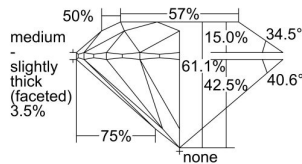

GIA®

FACSIMILE

GIA REPORT

7446328456

Verify this report at GIA.edu

GIA NATURAL DIAMOND DOSSIER®

August 09, 2022
GIA Report Number **7446328456**
Shape and Cutting Style ..... **Round Brilliant**
Measurements ..... **5.29 - 5.34 x 3.25 mm**

GRADING RESULTS

Carat Weight ..... **0.56 carat**
Color Grade ..... **H**
Clarity Grade **S11**
Cut Grade ..... **Excellent**

ADDITIONAL GRADING INFORMATION

Polish ..... **Excellent**
Symmetry ..... **Excellent**
Fluorescence ..... **None**
Clarity Characteristics ..... **Crystal**
Inscription(s): **GIA 7446328456**

PROPORTIONS

Profile to actual proportions

GRADING SCALES

GIA COLOR SCALE

COLORED	D
	E
	F
	G
	H
	I
	J
NEAR COLORLESS	K
	L
	M
	N
	O
	P
	Q
	R
	S
	T
	U
	V
	W
	X
	Y
	Z

GIA CLARITY SCALE

VERY VERY SLIGHTLY INCLUDED	FLAWLESS
	INTERNALLY FLAWLESS
VERY SLIGHTLY INCLUDED	VVS₁
	VVS₂
SLIGHTLY INCLUDED	VS₁
	VS₂
INCLUDED	I₁
	I₂
	I₃

GIA CUT SCALE

EXCELLENT
VERY GOOD
GOOD
FAIR
POOR