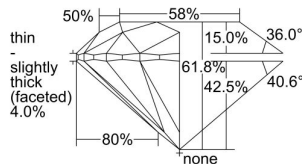

GIA®

FACSIMILE

GIA REPORT

7446329723

Verify this report at GIA.edu

GIA NATURAL DIAMOND DOSSIER®

August 11, 2022
GIA Report Number **7446329723**
Shape and Cutting Style ..... **Round Brilliant**
Measurements ..... **4.02 - 4.05 x 2.50 mm**

GRADING RESULTS

Carat Weight ..... **0.25 carat**
Color Grade ..... **J**
Clarity Grade **VVS2**
Cut Grade ..... **Excellent**

ADDITIONAL GRADING INFORMATION

Polish ..... **Excellent**
Symmetry ..... **Excellent**
Fluorescence ..... **Faint**
Clarity Characteristics..... **Cloud, Pinpoint, Indented Natural**
Inscription(s): **GIA 7446329723**

PROPORTIONS

Profile to actual proportions

GRADING SCALES

GIA COLOR SCALE	GIA CLARITY SCALE	GIA CUT SCALE	
D	FLAWLESS	EXCELLENT	
E	INTERNALLY FLAWLESS		
F		VVS₁	VERY GOOD
G	VVS₂		
H	VS₁	GOOD	
I	VS₂		
J	SI₁	FAIR	
K	SI₂		
L	I₁	POOR	
M	I₂		
N	I₃		
O			
P			
Q			
R			
S			
T			
U			
V			
W			
X			
Y			
Z