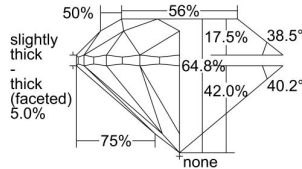

GIA®

FACSIMILE

GIA REPORT

7446380943

Verify this report at GIA.edu

GIA NATURAL DIAMOND DOSSIER®

August 17, 2022
GIA Report Number **7446380943**
Shape and Cutting Style ..... **Round Brilliant**
Measurements ..... **5.96 - 6.01 x 3.88 mm**

GRADING RESULTS

Carat Weight ..... **0.90 carat**
Color Grade ..... **D**
Clarity Grade **VS1**
Cut Grade ..... **Very Good**

ADDITIONAL GRADING INFORMATION

Polish ..... **Excellent**
Symmetry ..... **Very Good**
Fluorescence ..... **None**
Clarity Characteristics.....**Crystal, Indented Natural, Pinpoint**
Inscription(s): **GIA 7446380943**

PROPORTIONS

Profile to actual proportions

GRADING SCALES

GIA COLOR SCALE

COLORLESS	D
	E
	F
	G
	H
	I
	J
NEAR COLORLESS	K
	L
Faint	M
	N
	O
	P
Very Light	R
	S
	T
	U
	V
Light	W
	X
	Y
	Z

GIA CLARITY SCALE

FLAWLESS	VERY VERY SLIGHTLY INCLUDED	VVS₁	
			VVS₂
INTERNALLY FLAWLESS	VERY SLIGHTLY INCLUDED	VS₁	
		VS₂	
SLIGHTLY INCLUDED	INCLUDED	SI₁	
		SI₂	
		I₁	
		I₂	
		I₃	

GIA CUT SCALE

EXCELLENT
VERY GOOD
GOOD
FAIR
POOR