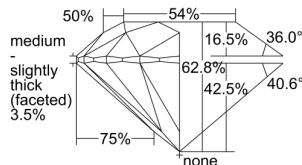

GIA®

FACSIMILE

GIA REPORT 7446587323

Verify this report at GIA.edu

GIA NATURAL DIAMOND DOSSIER®

September 12, 2022
GIA Report Number **7446587323**
Shape and Cutting Style ..... **Round Brilliant**
Measurements ..... **4.48 - 4.51 x 2.82 mm**

GRADING RESULTS

Carat Weight ..... **0.35 carat**
Color Grade ..... **J**
Clarity Grade **VVS2**
Cut Grade ..... **Excellent**

ADDITIONAL GRADING INFORMATION

Polish ..... **Excellent**
Symmetry ..... **Excellent**
Fluorescence ..... **Faint**
Clarity Characteristics ..... **Pinpoint, Cloud**
Inscription(s): **GIA 7446587323**

PROPORTIONS

Profile to actual proportions

GRADING SCALES

GIA COLOR SCALE	GIA CLARITY SCALE	GIA CUT SCALE
D	FLAWLESS	EXCELLENT
E	INTERNALLY FLAWLESS	
F	VVS₁	VERY GOOD
G		
H	VS₁	GOOD
I		
J	VS₂	FAIR
K		
L	SI₁	POOR
M		
N	SI₂	
O		
P	I₁	
Q		
R	I₂	
S		
T	I₃	
U		
V		
W		
X		
Y		
Z