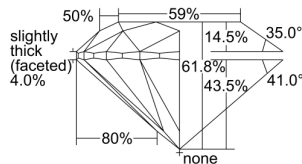

GIA®

FACSIMILE

GIA REPORT

7446654153

Verify this report at GIA.edu

GIA NATURAL DIAMOND DOSSIER®

September 13, 2022
GIA Report Number **7446654153**
Shape and Cutting Style ..... **Round Brilliant**
Measurements ..... **5.36 - 5.41 x 3.33 mm**

GRADING RESULTS

Carat Weight ..... **0.60 carat**
Color Grade ..... **G**
Clarity Grade **VS2**
Cut Grade ..... **Excellent**

ADDITIONAL GRADING INFORMATION

Polish ..... **Excellent**
Symmetry ..... **Excellent**
Fluorescence ..... **None**
Clarity Characteristics ..... **Crystal, Cloud**
Inscription(s): **GIA 7446654153**

PROPORTIONS

Profile to actual proportions

GRADING SCALES

GIA COLOR SCALE	GIA CLARITY SCALE	GIA CUT SCALE	
D	FLAWLESS	EXCELLENT	
E	INTERNALLY FLAWLESS		
F		VVS₁	VERY GOOD
G	VVS₂		
H	VS₁	GOOD	
I	VS₂		
J	SI₁	FAIR	
K	SI₂		
L	I₁	POOR	
M	I₂		
N	I₃		
O			
P			
Q			
R			
S			
T			
U			
V			
W			
X			
Y			
Z