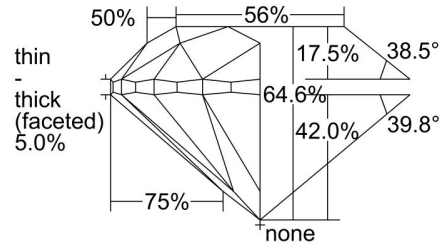

GIA NATURAL DIAMOND GRADING REPORT

September 16, 2022

GIA Report Number 7446663211

Shape and Cutting Style Round Brilliant

Measurements 7.76 - 7.86 x 5.04 mm

GRADING RESULTS

Carat Weight 2.00 carat

Color Grade H

Clarity Grade VS2

Cut Grade Very Good

ADDITIONAL GRADING INFORMATION

Polish Excellent

Symmetry Very Good

Fluorescence Medium Blue

Inscription(s): GIA 7446663211

Comments: Pinpoints are not shown.

PROPORTIONS

Profile to actual proportions

CLARITY CHARACTERISTICS

KEY TO SYMBOLS*

- Crystal
- ◡ Indented Natural

* Red symbols denote internal characteristics (inclusions). Green or black symbols denote external characteristics (blemishes). Diagram is an approximate representation of the diamond, and symbols shown indicate type, position, and approximate size of clarity characteristics. All clarity characteristics may not be shown. Details of finish are not shown.