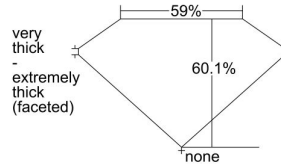

GIA®

FACSIMILE

GIA REPORT 7446710978

Verify this report at GIA.edu

GIA NATURAL DIAMOND DOSSIER®

September 19, 2022
GIA Report Number **7446710978**
Shape and Cutting Style ..... **Pear Brilliant**
Measurements ..... **5.47 x 3.30 x 1.98 mm**

GRADING RESULTS

Carat Weight ..... **0.23 carat**
Color Grade ..... **E**
Clarity Grade **VS2**

ADDITIONAL GRADING INFORMATION

Polish ..... **Very Good**
Symmetry ..... **Good**
Fluorescence ..... **None**
Clarity Characteristics ..... **Crystal**
Inscription(s): **GIA 7446710978**

PROPORTIONS

Profile not to actual proportions

GRADING SCALES

GIA COLOR SCALE		GIA CLARITY SCALE			
COLORLESS	D	VERY VERY SLIGHTLY INCLUDED	FLAWLESS		
	E		INTERNALLY FLAWLESS		
	F		VS₁		
	NEAR COLORLESS	G	VERY SLIGHTLY INCLUDED	VS₂	
		H		VS₁	
		FAINT	I	SLIGHTLY INCLUDED	VS₂
			J		SI₁
	K		SI₂		
	VERT LIGHT		L	INCLUDED	I₁
			M		I₂
N			I₃		
O					
P					
Q					
R					
LIGHT	S				
	T				
	U				
	V				
	W				
	X				
	Y				
	Z