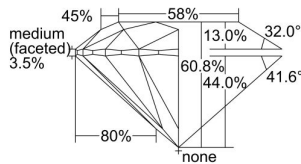

GIA®

FACSIMILE

GIA NATURAL DIAMOND DOSSIER®

September 26, 2022
GIA Report Number **7446727799**
Shape and Cutting Style ..... **Round Brilliant**
Measurements ..... **5.03 - 5.06 x 3.07 mm**

GRADING RESULTS

Carat Weight ..... **0.47 carat**
Color Grade ..... **E**
Clarity Grade **S11**
Cut Grade ..... **Excellent**

ADDITIONAL GRADING INFORMATION

Polish ..... **Excellent**
Symmetry ..... **Excellent**
Fluorescence ..... **Faint**
Clarity Characteristics ..... **Crystal**
Inscription(s): GIA 7446727799

GIA REPORT 7446727799

Verify this report at GIA.edu

PROPORTIONS

Profile to actual proportions