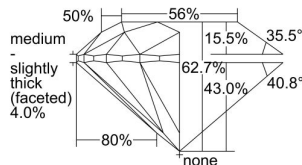

GIA®

FACSIMILE

GIA REPORT

7446747732

Verify this report at GIA.edu

GIA NATURAL DIAMOND DOSSIER®

September 22, 2022
GIA Report Number **7446747732**
Shape and Cutting Style ..... **Round Brilliant**
Measurements ..... **5.36 - 5.38 x 3.37 mm**

GRADING RESULTS

Carat Weight ..... **0.60 carat**
Color Grade ..... **L**
Clarity Grade **VS1**
Cut Grade ..... **Excellent**

ADDITIONAL GRADING INFORMATION

Polish ..... **Excellent**
Symmetry ..... **Excellent**
Fluorescence ..... **None**
Clarity Characteristics..... **Crystal, Cloud**
Inscription(s): **GIA 7446747732**

PROPORTIONS

Profile to actual proportions

GRADING SCALES

GIA COLOR SCALE

COLORLESS	D
	E
	F
	G
	H
	I
	J
NEAR COLORLESS	K
	L
Faint	M
	N
	O
	P
Very Light	Q
	R
	S
	T
	U
	V
Light	W
	X
	Y
	Z

GIA CLARITY SCALE

FLAWLESS	VERY VERY SLIGHTLY INCLUDED	VS₁	VS₂	VS₁	SI₁	SI₂	I₁	I₂	I₃	
										FLAWLESS
INTERNALLY FLAWLESS	VERY SLIGHTLY INCLUDED									

GIA CUT SCALE

EXCELLENT
VERY GOOD
GOOD
FAIR
POOR