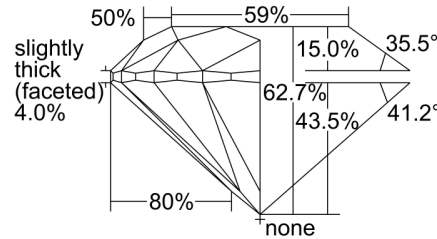

GIA NATURAL DIAMOND GRADING REPORT

September 23, 2022

GIA Report Number 7446769364

Shape and Cutting Style Round Brilliant

Measurements 6.45 - 6.48 x 4.06 mm

GRADING RESULTS

Carat Weight 1.06 carat

Color Grade H

PROPORTIONS

Profile to actual proportions

CLARITY CHARACTERISTICS

KEY TO SYMBOLS*

☉ Cloud

* Red symbols denote internal characteristics (inclusions). Green or black symbols denote external characteristics (blemishes). Diagram is an approximate representation of the diamond, and symbols shown indicate type, position, and approximate size of clarity characteristics. All clarity characteristics may not be shown. Details of finish are not shown.