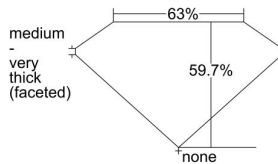

GIA®

FACSIMILE

GIA REPORT 7446790832

Verify this report at GIA.edu

GIA NATURAL DIAMOND DOSSIER®

September 28, 2022
GIA Report Number **7446790832**
Shape and Cutting Style ..... **Oval Brilliant**
Measurements ..... **7.17 x 5.25 x 3.13 mm**

GRADING RESULTS

Carat Weight ..... **0.80 carat**
Color Grade ..... **I**
Clarity Grade **S11**

ADDITIONAL GRADING INFORMATION

Polish ..... **Excellent**
Symmetry ..... **Excellent**
Fluorescence ..... **None**
Clarity Characteristics..... **Crystal, Cloud**
Inscription(s): **GIA 7446790832**

PROPORTIONS

Profile not to actual proportions

GRADING SCALES

GIA COLOR SCALE		GIA CLARITY SCALE			
COLORLESS	D	VERY VERY SLIGHTLY INCLUDED	FLAWLESS		
	E		INTERNALLY FLAWLESS		
	F		VVS₁		
	NEAR COLORLESS	G	VERY SLIGHTLY INCLUDED	VVS₂	
		H		VS₁	
		FAINT	I	SLIGHTLY INCLUDED	VS₂
			J		S1₁
	K		S1₂		
	VERT LIGHT		L	INCLUDED	I₁
			M		I₂
N			I₃		
O					
P					
Q					
R					
LIGHT	S				
	T				
	U				
	V				
	W				
	X				
Y					
Z