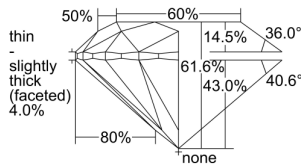

GIA®

FACSIMILE

GIA REPORT

7446933458

Verify this report at GIA.edu

GIA NATURAL DIAMOND DOSSIER®

October 10, 2022
GIA Report Number **7446933458**
Shape and Cutting Style ..... **Round Brilliant**
Measurements ..... **4.68 - 4.71 x 2.89 mm**

GRADING RESULTS

Carat Weight ..... **0.40 carat**
Color Grade ..... **J**
Clarity Grade **S11**
Cut Grade ..... **Excellent**

ADDITIONAL GRADING INFORMATION

Polish ..... **Excellent**
Symmetry ..... **Excellent**
Fluorescence ..... **None**
Clarity Characteristics..... **Crystal, Cloud**
Inscription(s): **GIA 7446933458**

PROPORTIONS

Profile to actual proportions

GRADING SCALES

GIA COLOR SCALE	GIA CLARITY SCALE	GIA CUT SCALE	
D	FLAWLESS	EXCELLENT	
E	INTERNALLY FLAWLESS		
F		VVS₁	VERY GOOD
G	VVS₂		
H	VS₁	GOOD	
I	VS₂		
J	S1₁	FAIR	
K	S1₂		
L	I₁	POOR	
M	I₂		
N	I₃		
O			
P			
Q			
R			
S			
T			
U			
V			
W			
X			
Y			
Z