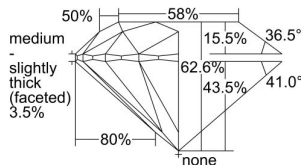

GIA®

FACSIMILE

GIA REPORT 7446937773

Verify this report at GIA.edu

GIA NATURAL DIAMOND DOSSIER®

October 17, 2022
GIA Report Number **7446937773**
Shape and Cutting Style ..... **Round Brilliant**
Measurements ..... **6.16 - 6.19 x 3.86 mm**

GRADING RESULTS

Carat Weight ..... **0.92 carat**
Color Grade ..... **G**
Clarity Grade **S11**
Cut Grade ..... **Excellent**

ADDITIONAL GRADING INFORMATION

Polish ..... **Excellent**
Symmetry ..... **Excellent**
Fluorescence ..... **None**
Clarity Characteristics ..... **Crystal**
Inscription(s): **GIA 7446937773**

PROPORTIONS

Profile to actual proportions

GRADING SCALES

GIA COLOR SCALE

COLOREDNESS	D
	E
	F
	G
	H
	I
	J
NEAR COLORLESS	K
	L
Faint	M
	N
	O
	P
Very Light	R
	S
	T
	U
	V
Light	W
	X
	Y
	Z

GIA CLARITY SCALE

FLAWLESS	VERY VERY SLIGHTLY INCLUDED	VVS₁	
			VVS₂
INTERNALLY FLAWLESS	VERY SLIGHTLY INCLUDED	VS₁	
		VS₂	
SLIGHTLY INCLUDED	SLIGHTLY INCLUDED	SI₁	
		SI₂	
INCLUDED	INCLUDED	I₁	
		I₂	
		I₃	

GIA CUT SCALE

EXCELLENT	VERY GOOD	GOOD	FAIR	POOR