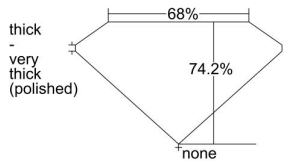

GIA®

FACSIMILE

GIA REPORT

7448082152

Verify this report at GIA.edu

GIA NATURAL DIAMOND DOSSIER®

July 21, 2022
GIA Report Number **7448082152**
Shape and Cutting Style ..... **Square Modified Brilliant**
Measurements ..... **4.83 x 4.71 x 3.49 mm**

GRADING RESULTS

Carat Weight ..... **0.71 carat**
Color Grade ..... **I**
Clarity Grade **S11**

ADDITIONAL GRADING INFORMATION

Polish ..... **Excellent**
Symmetry ..... **Excellent**
Fluorescence ..... **None**
Clarity Characteristics ..... **Crystal, Cloud**
Inscription(s): **GIA 7448082152**

PROPORTIONS

Profile not to actual proportions

GRADING SCALES

GIA COLOR SCALE		GIA CLARITY SCALE			
COLORLESS	D	VERY VERY SLIGHTLY INCLUDED	FLAWLESS		
	E		INTERNALLY FLAWLESS		
	F	VERY SLIGHTLY INCLUDED	VVS₁		
	G		VVS₂		
	H		VS₁		
	NEAR COLORLESS	I	SLIGHTLY INCLUDED	VS₂	
		J		S1₁	
		FAINT	K	INCLUDED	S1₂
			L		I₁
			M		I₂
VERT LIGHT	N	INCLUDED	I₃		
	O				
	P				
	Q				
	R				
LIGHT	S				
	T				
	U				
	V				
	W				
	X				
	Y				
	Z