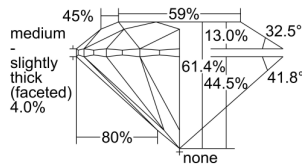

GIA®

FACSIMILE

GIA REPORT

7448126560

Verify this report at GIA.edu

GIA NATURAL DIAMOND DOSSIER®

August 05, 2022
GIA Report Number 7448126560
Shape and Cutting Style ..... Round Brilliant
Measurements ..... 5.27 - 5.29 x 3.24 mm

GRADING RESULTS

Carat Weight ..... 0.55 carat
Color Grade ..... F
Clarity Grade S11
Cut Grade ..... Excellent

ADDITIONAL GRADING INFORMATION

Polish ..... Excellent
Symmetry ..... Excellent
Fluorescence ..... None
Clarity Characteristics..... Cloud, Crystal, Feather
Inscription(s): GIA 7448126560

PROPORTIONS

Profile to actual proportions

GRADING SCALES

GIA COLOR SCALE	GIA CLARITY SCALE	GIA CUT SCALE	
D	FLAWLESS	EXCELLENT	
E	INTERNALLY FLAWLESS		
F		VVS₁	VERY GOOD
G	VVS₂		
H	VS₁	GOOD	
I	VS₂		
J	S1₁	FAIR	
K	S1₂		
L	I₁	POOR	
M	I₂		
N	I₃		
O			
P			
Q			
R			
S			
T			
U			
V			
W			
X			
Y			
Z