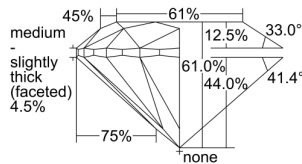

GIA®

FACSIMILE

GIA REPORT 7448142745

Verify this report at GIA.edu

GIA NATURAL DIAMOND DOSSIER®

July 26, 2022
GIA Report Number **7448142745**
Shape and Cutting Style ..... **Round Brilliant**
Measurements ..... **5.10 - 5.12 x 3.12 mm**

GRADING RESULTS

Carat Weight ..... **0.50 carat**
Color Grade ..... **F**
Clarity Grade **S11**
Cut Grade ..... **Excellent**

ADDITIONAL GRADING INFORMATION

Polish ..... **Excellent**
Symmetry ..... **Excellent**
Fluorescence ..... **None**
Clarity Characteristics..... **Cloud, Feather**
Inscription(s): **GIA 7448142745**

PROPORTIONS

Profile to actual proportions

GRADING SCALES

GIA COLOR SCALE	GIA CLARITY SCALE	GIA CUT SCALE	
D	FLAWLESS	EXCELLENT	
E	INTERNALLY FLAWLESS		
F		VVS₁	VERY GOOD
G	VVS₂		
H	VS₁	GOOD	
I	VS₂		
J	S1₁	FAIR	
K	S1₂		
L	I₁	POOR	
M	I₂		
N	I₃		
O			
P			
Q			
R			
S			
T			
U			
V			
W			
X			
Y			
Z