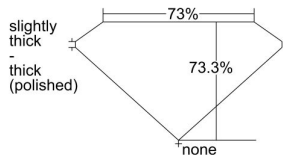

GIA®

FACSIMILE

GIA REPORT

7448163472

Verify this report at GIA.edu

GIA NATURAL DIAMOND DOSSIER®

July 26, 2022
GIA Report Number **7448163472**
Shape and Cutting Style ..... **Square Modified Brilliant**
Measurements ..... **4.89 x 4.75 x 3.49 mm**

GRADING RESULTS

Carat Weight ..... **0.71 carat**
Color Grade ..... **J**
Clarity Grade **S11**

ADDITIONAL GRADING INFORMATION

Polish ..... **Excellent**
Symmetry ..... **Very Good**
Fluorescence ..... **None**
Clarity Characteristics ..... **Crystal**
Inscription(s): GIA 7448163472

PROPORTIONS

Profile not to actual proportions

GRADING SCALES

GIA COLOR SCALE		GIA CLARITY SCALE	
NEAR COLORLESS	D	VERY VERY SLIGHTLY INCLUDED	FLAWLESS
	E		INTERNALLY FLAWLESS
	F		VVS₁
	G		VVS₂
	H		VS₁
	I		VS₂
	J		S1₁
	K		S1₂
	L		I₁
	M		I₂
FAINT	N	SLIGHTLY INCLUDED	I₃
	O		
	P		
	Q		
VERT LIGHT	R	INCLUDED	
	S		
	T		
	U		
	V		
	W		
	X		
	Y		
LIGHT	Z