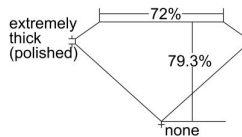

GIA®

FACSIMILE

GIA REPORT

7448163639

Verify this report at GIA.edu

GIA NATURAL DIAMOND DOSSIER®

July 26, 2022
GIA Report Number **7448163639**
Shape and Cutting Style ..... **Square Modified Brilliant**
Measurements ..... **4.52 x 4.49 x 3.56 mm**

GRADING RESULTS

Carat Weight ..... **0.70 carat**
Color Grade ..... **H**
Clarity Grade **S12**

ADDITIONAL GRADING INFORMATION

Polish ..... **Excellent**
Symmetry ..... **Good**
Fluorescence ..... **None**
Clarity Characteristics ..... **Crystal, Cloud**
Inscription(s): GIA 7448163639

PROPORTIONS

Profile not to actual proportions

GRADING SCALES

GIA COLOR SCALE		GIA CLARITY SCALE		
COLORLESS	D	VERY VERY SLIGHTLY INCLUDED	FLAWLESS	
	E		INTERNALLY FLAWLESS	
	F		VVS₁	
	NEAR COLORLESS	G	VERY SLIGHTLY INCLUDED	VVS₂
		H		VS₁
		I	SLIGHTLY INCLUDED	VS₂
		J		S1₁
		K		S1₂
	FAINT	L	INCLUDED	I₁
		M		I₂
N		I₃		
VERT LIGHT		O	LIGHT	
		P		
		Q		
		R		
	S			
	T			
LIGHT	U			
	V			
	W			
	X			
Y				
Z