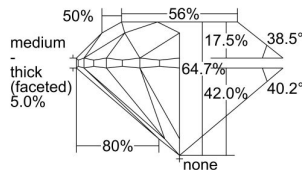

GIA®

FACSIMILE

GIA REPORT

7448168860

Verify this report at GIA.edu

GIA NATURAL DIAMOND DOSSIER®

July 28, 2022
GIA Report Number **7448168860**
Shape and Cutting Style ..... **Round Brilliant**
Measurements ..... **4.15 - 4.17 x 2.69 mm**

GRADING RESULTS

Carat Weight ..... **0.30 carat**
Color Grade ..... **L**
Clarity Grade **S11**
Cut Grade ..... **Very Good**

ADDITIONAL GRADING INFORMATION

Polish ..... **Excellent**
Symmetry ..... **Very Good**
Fluorescence ..... **Strong Blue**
Clarity Characteristics ..... **Crystal**
Inscription(s): **GIA 7448168860**

PROPORTIONS

Profile to actual proportions

GRADING SCALES

GIA COLOR SCALE

COLOREDNESS
NEAR COLORLESS
FLAINT
VERY LIGHT
LIGHT

- D
- E
- F
- G
- H
- I
- J
- K
- L
- M
- N
- O
- P
- R
- S
- T
- U
- V
- W
- X
- Y
- Z

GIA CLARITY SCALE

VERY VERY SLIGHTLY INCLUDED
VERY SLIGHTLY INCLUDED
SLIGHTLY INCLUDED
INCLUDED

- FLAWLESS
- INTERNALLY FLAWLESS
- VVS₁
- VVS₂
- VS₁
- VS₂
- SI₁
- SI₂
- I₁
- I₂
- I₃

GIA CUT SCALE

- EXCELLENT
- VERY GOOD
- GOOD
- FAIR
- POOR