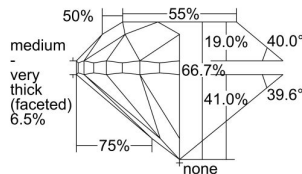

GIA®

FACSIMILE

GIA REPORT

7448278161

Verify this report at GIA.edu

GIA NATURAL DIAMOND DOSSIER®

August 16, 2022
GIA Report Number **7448278161**
Shape and Cutting Style ..... **Round Brilliant**
Measurements ..... **4.79 - 4.86 x 3.22 mm**

GRADING RESULTS

Carat Weight ..... **0.50 carat**
Color Grade ..... **I**
Clarity Grade **S11**
Cut Grade ..... **Good**

ADDITIONAL GRADING INFORMATION

Polish ..... **Excellent**
Symmetry ..... **Very Good**
Fluorescence ..... **None**
Clarity Characteristics ..... **Crystal**
Inscription(s): **GIA 7448278161**

PROPORTIONS

Profile to actual proportions

GRADING SCALES

GIA COLOR SCALE

COLORESS	D
	E
	F
	G
	H
	I
	J
NEAR COLORESS	K
	L
FANIT	M
	N
	O
	P
VERY LIGHT	Q
	R
	S
	T
	U
	V
LIGHT	W
	X
	Y
	Z

GIA CLARITY SCALE

VERY VERY SLIGHTLY INCLUDED	FLAWLESS
	INTERNALLY FLAWLESS
VERY SLIGHTLY INCLUDED	VVS₁
	VVS₂
SLIGHTLY INCLUDED	VS₁
	VS₂
INCLUDED	I₁
	I₂
	I₃

GIA CUT SCALE

EXCELLENT
VERY GOOD
GOOD
FAIR
POOR