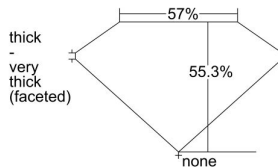

GIA®

FACSIMILE

GIA REPORT 7448278323

Verify this report at GIA.edu

GIA NATURAL DIAMOND DOSSIER®

August 05, 2022
GIA Report Number **7448278323**
Shape and Cutting Style ..... **Heart Brilliant**
Measurements ..... **5.53 x 6.33 x 3.50 mm**

GRADING RESULTS

Carat Weight ..... **0.70 carat**
Color Grade ..... **G**
Clarity Grade **VVS2**

ADDITIONAL GRADING INFORMATION

Polish ..... **Excellent**
Symmetry ..... **Excellent**
Fluorescence ..... **None**
Clarity Characteristics.. **Pinpoint, Needle, Cloud, Surface Graining**
Inscription(s): **GIA 7448278323**

PROPORTIONS

Profile not to actual proportions

GRADING SCALES

GIA COLOR SCALE		GIA CLARITY SCALE			
COLORLESS	D	VERY VERY SLIGHTLY INCLUDED	FLAWLESS		
	E		INTERNALLY FLAWLESS		
	F	VERY SLIGHTLY INCLUDED	VVS₁		
	G		VVS₂		
	H		VS₁		
	NEAR COLORLESS	I	SLIGHTLY INCLUDED	VS₂	
		J		SI₁	
		FAINT	K	INCLUDED	SI₂
			L		I₁
			M		I₂
VERT LIGHT	N	LIGHT	I₃		
	O				
	P				
	Q				
	R