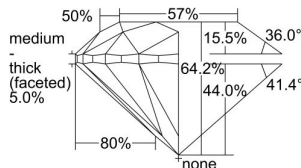

GIA®

FACSIMILE

GIA REPORT 7448285439

Verify this report at GIA.edu

GIA NATURAL DIAMOND DOSSIER®

August 08, 2022
GIA Report Number **7448285439**
Shape and Cutting Style ..... **Round Brilliant**
Measurements ..... **4.96 - 5.01 x 3.20 mm**

GRADING RESULTS

Carat Weight ..... **0.50 carat**
Color Grade ..... **D**
Clarity Grade **VS1**
Cut Grade ..... **Very Good**

ADDITIONAL GRADING INFORMATION

Polish ..... **Very Good**
Symmetry ..... **Very Good**
Fluorescence ..... **None**
Clarity Characteristics..... **Crystal, Indented Natural**
Inscription(s): **GIA 7448285439**

PROPORTIONS

Profile to actual proportions

GRADING SCALES

GIA COLOR SCALE	GIA CLARITY SCALE	GIA CUT SCALE	
D	FLAWLESS	EXCELLENT	
E	INTERNALLY FLAWLESS		
F		VVS₁	VERY GOOD
G	VVS₂		
H	VS₁	GOOD	
I	VS₂		
J	SI₁	FAIR	
K	SI₂		
L	I₁	POOR	
M	I₂		
N	I₃		
O			
P			
Q			
R			
S			
T			
U			
V			
W			
X			
Y			
Z