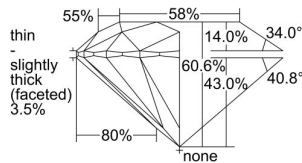

GIA®

FACSIMILE

GIA REPORT

7448326988

Verify this report at GIA.edu

GIA NATURAL DIAMOND DOSSIER®

August 16, 2022

GIA Report Number **7448326988**

Shape and Cutting Style ..... **Round Brilliant**

Measurements ..... **4.91 - 4.94 x 2.99 mm**

GRADING RESULTS

Carat Weight ..... **0.44 carat**

Color Grade ..... **D**

Clarity Grade **VS2**

Cut Grade ..... **Excellent**

ADDITIONAL GRADING INFORMATION

Polish ..... **Excellent**

Symmetry ..... **Excellent**

Fluorescence ..... **None**

Clarity Characteristics..... **Crystal, Cloud**

Inscription(s): **GIA 7448326988**

PROPORTIONS

Profile to actual proportions

GRADING SCALES

GIA COLOR SCALE

COLORESS	D
	E
	F
	G
	H
	I
	J
NEAR COLORESS	K
	L
Faint	M
	N
	O
	P
Very Light	Q
	R
	S
	T
	U
	V
Light	W
	X
	Y
	Z

GIA CLARITY SCALE

FLAWLESS	VERY VERY SLIGHTLY INCLUDED	VS₁	VS₂	SI₁	SI₂	I₁	I₂	I₃	
									FLAWLESS
INTERNALLY FLAWLESS	VERY SLIGHTLY INCLUDED								

GIA CUT SCALE

EXCELLENT
VERY GOOD
GOOD
FAIR
POOR