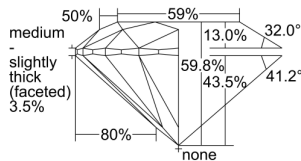

GIA®

FACSIMILE

GIA REPORT

7448338433

Verify this report at GIA.edu

GIA NATURAL DIAMOND DOSSIER®

August 18, 2022
GIA Report Number **7448338433**
Shape and Cutting Style ..... **Round Brilliant**
Measurements ..... **4.06 - 4.07 x 2.43 mm**

GRADING RESULTS

Carat Weight ..... **0.24 carat**
Color Grade ..... **K**
Clarity Grade **VVS2**
Cut Grade ..... **Excellent**

ADDITIONAL GRADING INFORMATION

Polish ..... **Excellent**
Symmetry ..... **Excellent**
Fluorescence ..... **Strong Blue**
Clarity Characteristics ..... **Cloud, Pinpoint**
Inscription(s): **GIA 7448338433**

PROPORTIONS

Profile to actual proportions

GRADING SCALES

GIA COLOR SCALE

COLORLESS	D
	E
	F
	G
	H
	I
	J
NEAR COLORLESS	K
	L
	M
	N
	O
	P
	R
	S
	T
	U
	V
	W
	X
	Y
LIGHT	Z

GIA CLARITY SCALE

VERY VERY SLIGHTLY INCLUDED	FLAWLESS
	INTERNALLY FLAWLESS
VERY SLIGHTLY INCLUDED	VVS₁
	VVS₂
SLIGHTLY INCLUDED	VS₁
	VS₂
INCLUDED	SI₁
	SI₂
	I₁
	I₂
	I₃

GIA CUT SCALE

EXCELLENT
VERY GOOD
GOOD
FAIR
POOR