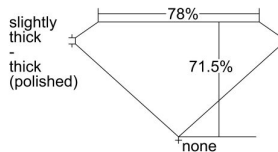

GIA®

FACSIMILE

GIA REPORT

7448361444

Verify this report at GIA.edu

GIA NATURAL DIAMOND DOSSIER®

August 22, 2022
GIA Report Number **7448361444**
Shape and Cutting Style ..... **Square Modified Brilliant**
Measurements ..... **4.29 x 4.28 x 3.06 mm**

GRADING RESULTS

Carat Weight ..... **0.50 carat**
Color Grade ..... **E**
Clarity Grade **VVS2**

ADDITIONAL GRADING INFORMATION

Polish ..... **Excellent**
Symmetry ..... **Good**
Fluorescence ..... **Faint**
Clarity Characteristics ..... **Cloud, Feather, Pinpoint**
Inscription(s): **GIA 7448361444**

PROPORTIONS

Profile not to actual proportions

GRADING SCALES

GIA COLOR SCALE		GIA CLARITY SCALE			
COLORLESS	D	VERY VERY SLIGHTLY INCLUDED	FLAWLESS		
	E		INTERNALLY FLAWLESS		
	F		VVS₁		
	NEAR COLORLESS	G	VERY SLIGHTLY INCLUDED	VVS₂	
		H		VS₁	
		FAINT	I	SLIGHTLY INCLUDED	VS₂
			J		SI₁
			K	SLIGHTLY INCLUDED	SI₂
	LIGHT	L	INCLUDED	I₁	
		M		I₂	
N		I₃			
O					
P					
Q					
R