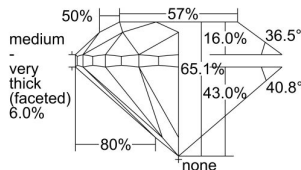

GIA®

FACSIMILE

GIA REPORT 7448437700

Verify this report at GIA.edu

GIA NATURAL DIAMOND DOSSIER®

August 23, 2022
GIA Report Number **7448437700**
Shape and Cutting Style ..... **Round Brilliant**
Measurements ..... **5.70 - 5.81 x 3.74 mm**

GRADING RESULTS

Carat Weight ..... **0.80 carat**
Color Grade ..... **K**
Clarity Grade **VVS2**
Cut Grade ..... **Good**

ADDITIONAL GRADING INFORMATION

Polish ..... **Excellent**
Symmetry ..... **Good**
Fluorescence ..... **Faint**
Clarity Characteristics..... **Cloud, Indented Natural, Natural**
Inscription(s): **GIA 7448437700**

PROPORTIONS

Profile to actual proportions

GRADING SCALES

GIA COLOR SCALE

COLORLESS	D
	E
	F
	G
	H
	I
	J
NEAR COLORLESS	K
	L
FAIN	M
	N
	O
	P
VERY LIGHT	Q
	R
	S
	T
	U
	V
	W
	X
	Y
LIGHT	Z

GIA CLARITY SCALE

FLAWLESS	VERY VERY SLIGHTLY INCLUDED	VVS₁	VVS₂	VS₁	VS₂	SI₁	SI₂	I₁	I₂	I₃	
											VERY SLIGHTLY INCLUDED
INTERNALLY FLAWLESS											

GIA CUT SCALE

EXCELLENT
VERY GOOD
GOOD
FAIR
POOR